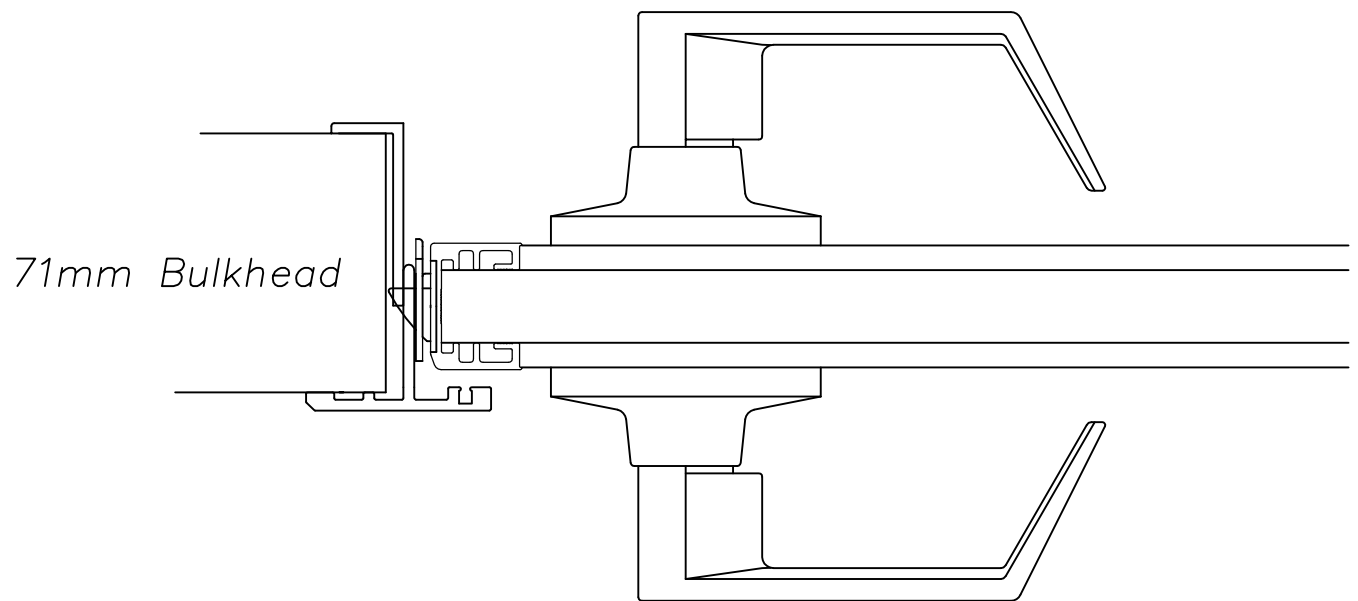

OUTWARD OPENING ('Z' STYLE FRAME) WITH 20 X 50 X 3MM 'ANGLE TRIM'

EXTERNAL FACE

INWARD OPENING ('T' STYLE FRAME) WITH 20 X 50 X 3MM 'ANGLE TRIM'

EXTERNAL FACE