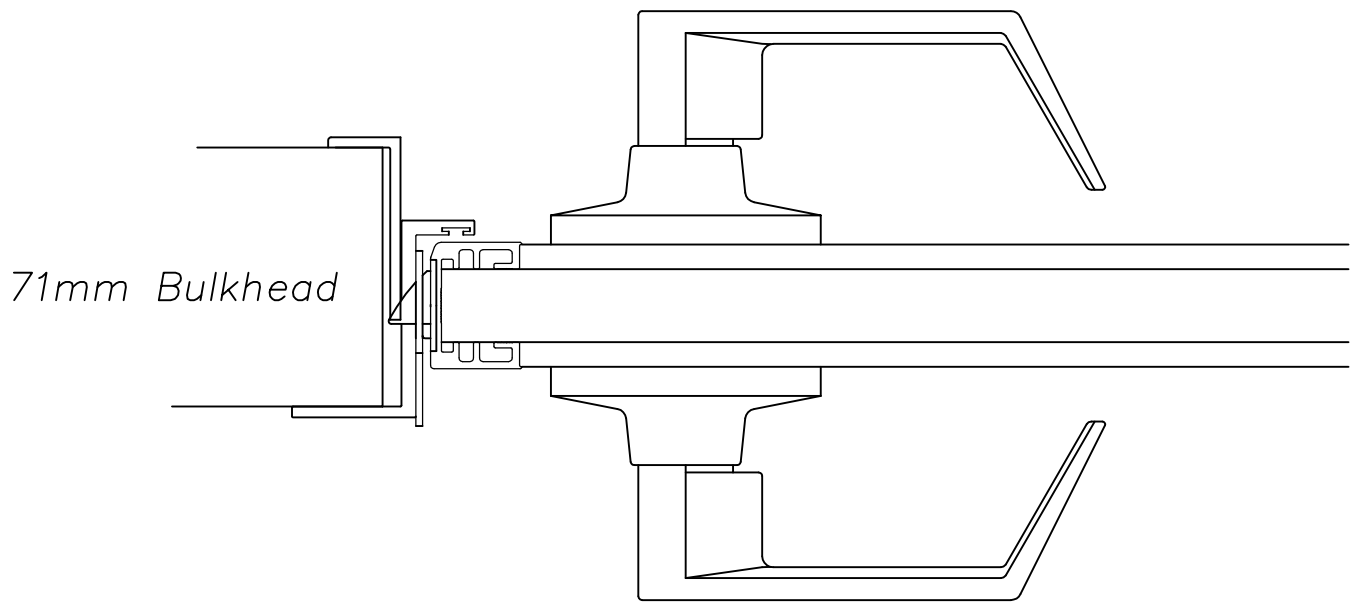

OUTWARD OPENING ('Z' STYLE FRAME) WITH 20 X 50 X 3MM 'ANGLE TRIM'

EXTERNAL FACE

INWARD OPENING ('T' STYLE FRAME) WITH 20 X 50 X 3MM 'ANGLE TRIM'

EXTERNAL FACE